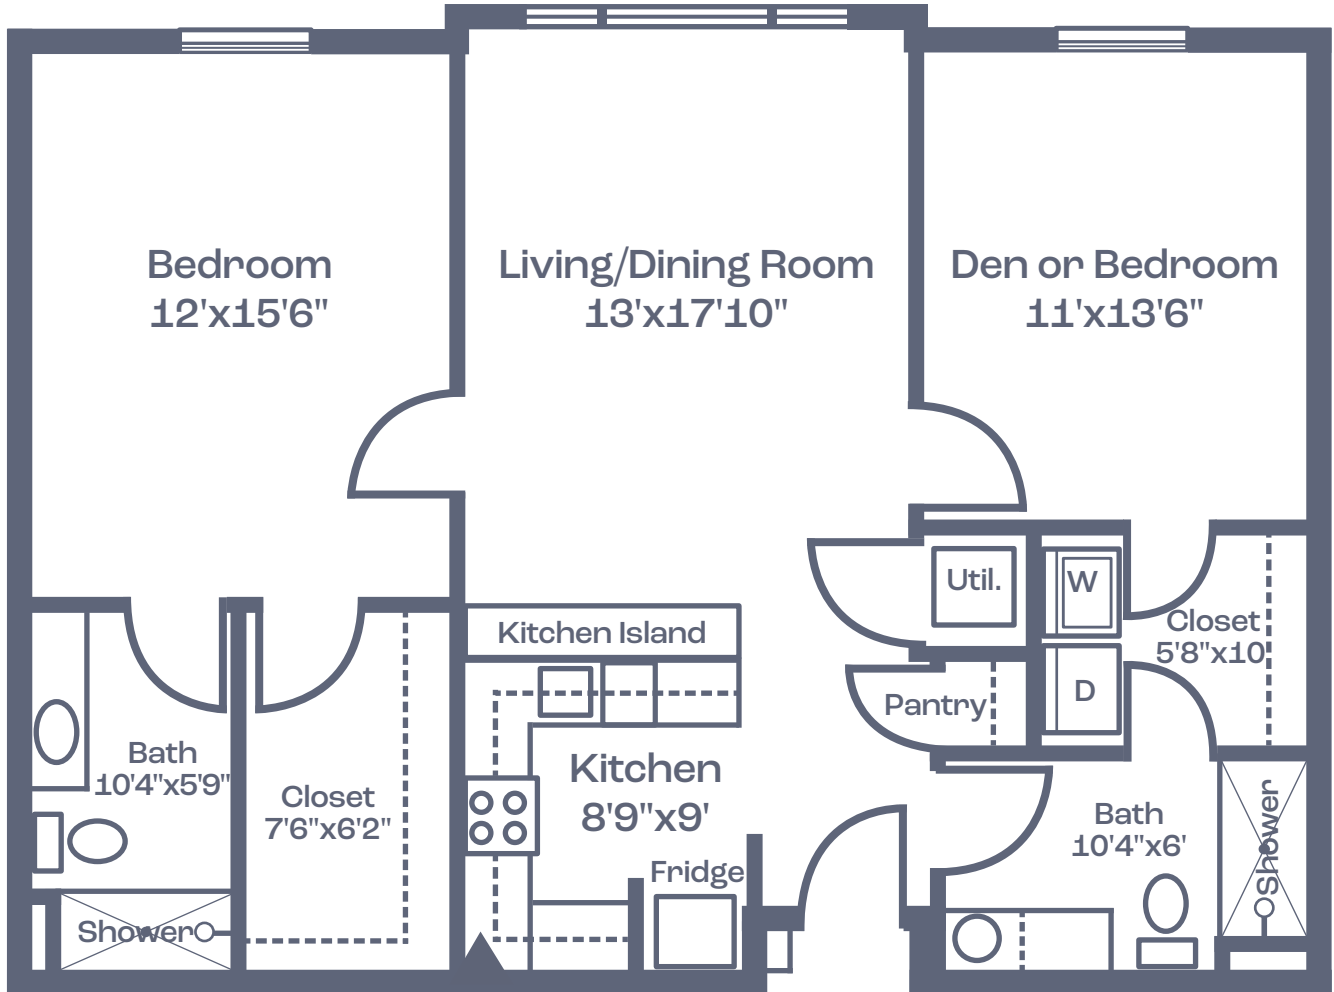

The Magnolia

Two Bedroom • Two Bath with Full Size Laundry Room
Open Concept Living • 999 sq. ft.

Dimensions are approximate.
Floor plans may vary.

Galleria Woods

3850 Galleria Woods Dr • Birmingham, AL 35244
205-985-7537 GalleriaWoodsSeniorLiving.com

Managed by  Life Care Services® 

The Magnolia

Two Bedroom • Two Bath with Full Size Laundry Room
Open Concept Living • 999 sq. ft.

Dimensions are approximate.
Floor plans may vary.

Galleria Woods

3850 Galleria Woods Dr • Birmingham, AL 35244
205-985-7537 GalleriaWoodsSeniorLiving.com