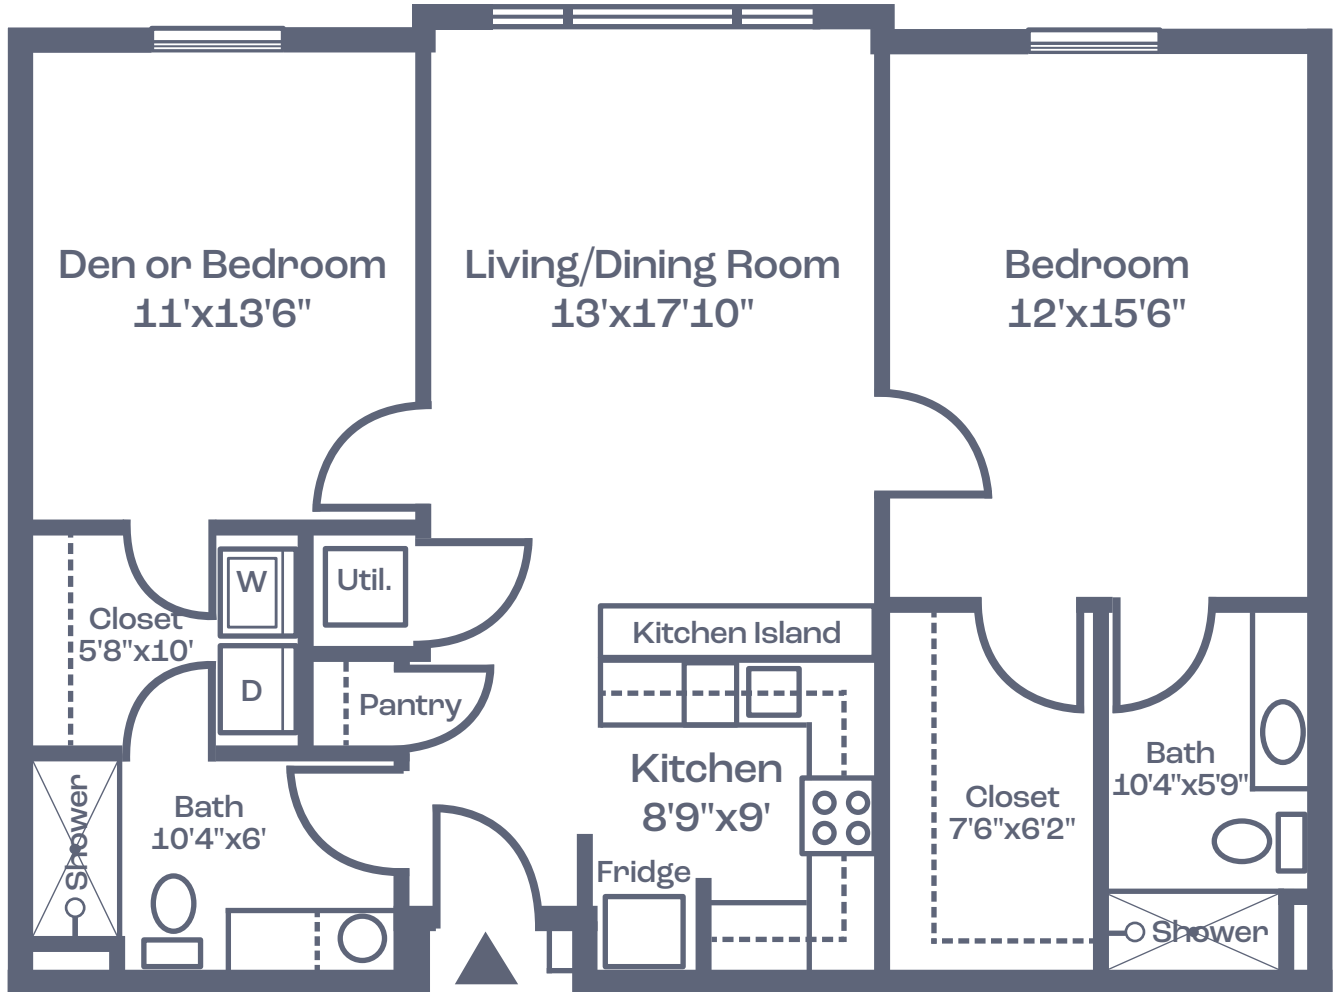

The Magnolia

Two Bedroom • Two Bath with Full Size Laundry Room
Open Concept Living • 999 sq. ft.

Dimensions are approximate.
Floor plans may vary.

Galleria Woods

3850 Galleria Woods Dr • Birmingham, AL 35244
205-985-7537 GalleriaWoodsSeniorLiving.com

Managed by  Life Care Services® 

The Magnolia

Two Bedroom • Two Bath with Full Size Laundry Room
Open Concept Living • 999 sq. ft.

Dimensions are approximate.
Floor plans may vary.

Galleria Woods

3850 Galleria Woods Dr • Birmingham, AL 35244
205-985-7537 GalleriaWoodsSeniorLiving.com