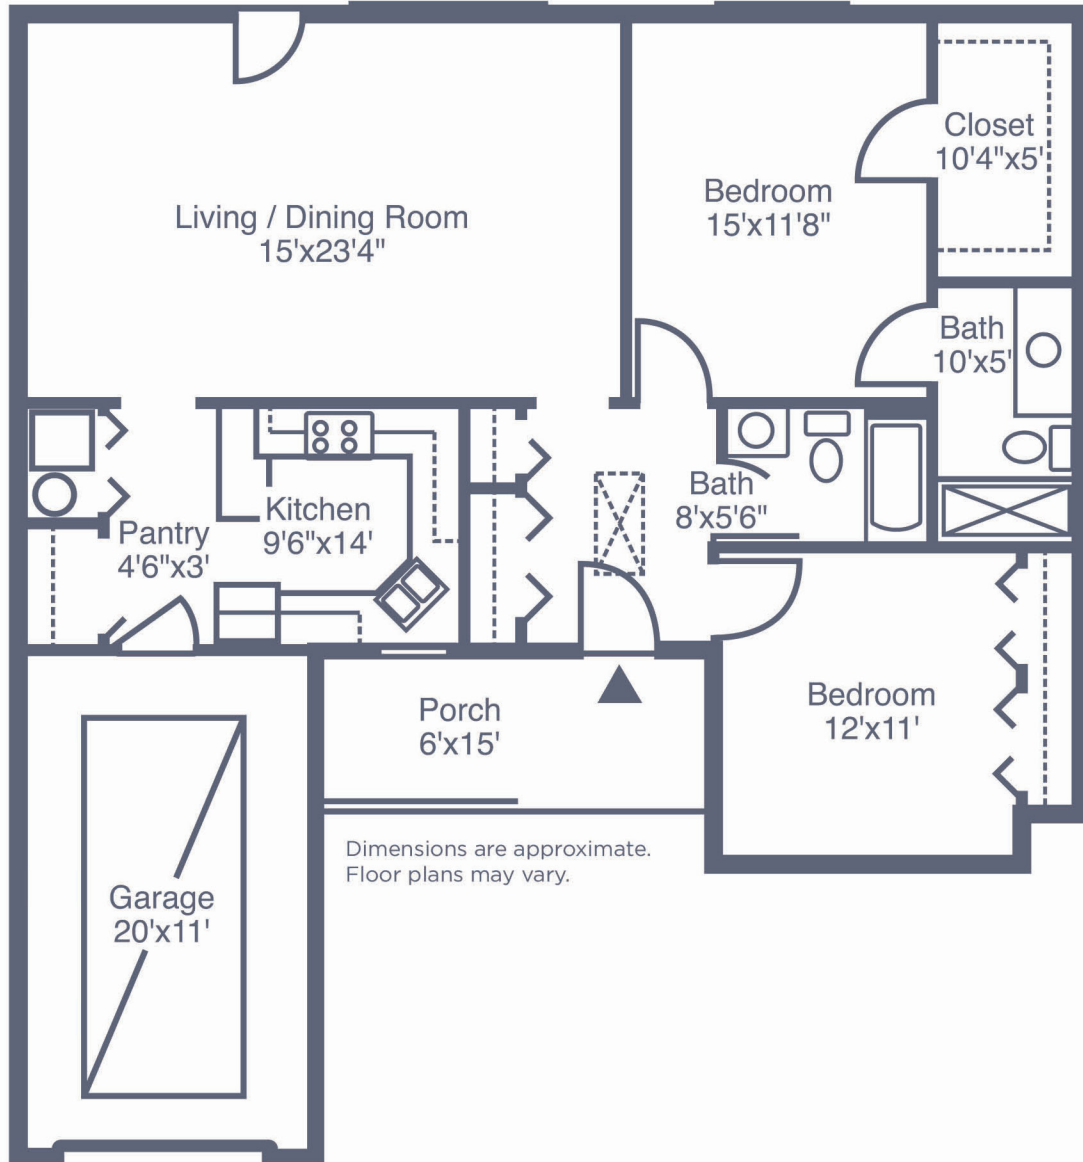

The Garden Homes at Galleria Woods

1140 sq. ft. Plus 90 sq. ft. Porch area

Galleria Woods

3850 Galleria Woods Dr. • Birmingham, AL 35244
205-985-7537 • GalleriaWoodsSeniorLiving.com

Managed by  Life Care Services®