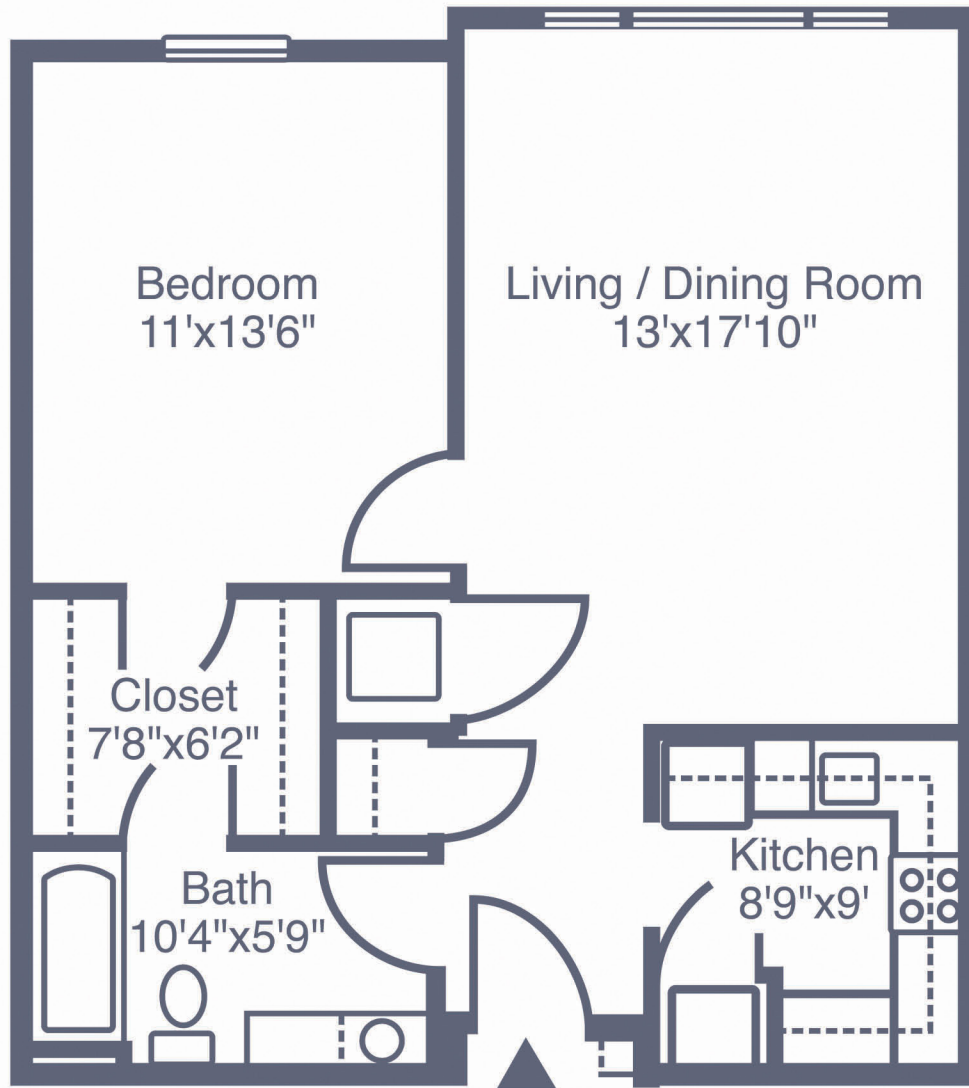

The Yellowhammer

One Bedroom • One Bath • 671 sq. ft.

Dimensions are approximate.
Floor plans may vary.

Galleria Woods

3850 Galleria Woods Dr. • Birmingham, AL 35244
205-985-7537 • GalleriaWoodsSeniorLiving.com