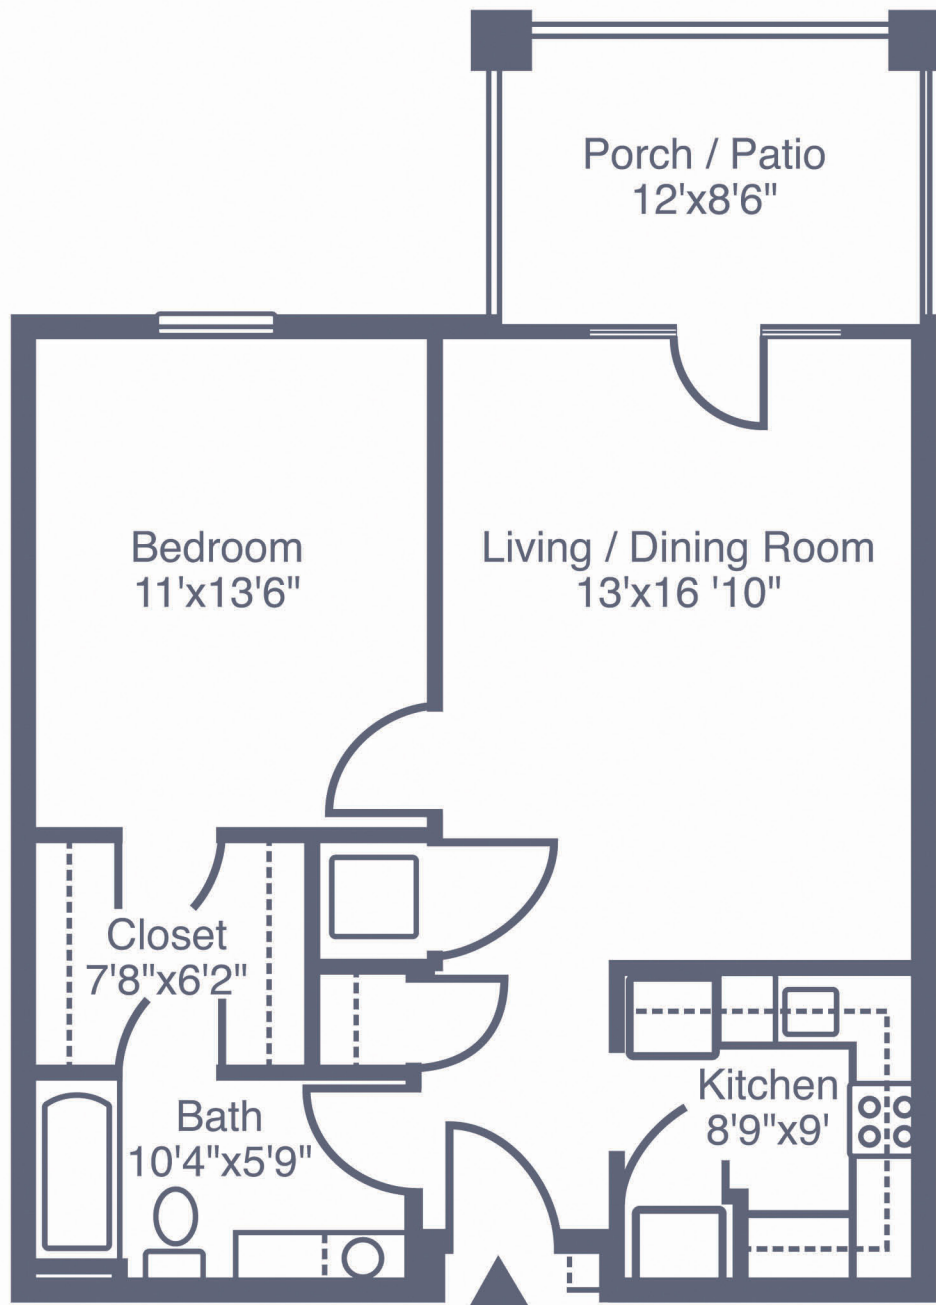

The Camelia

One Bedroom • One Bath with Porch / Patio • 658 sq. ft.

Dimensions are approximate.
Floor plans may vary.

Galleria Woods

3850 Galleria Woods Dr. • Birmingham, AL 35244
205-985-7537 • GalleriaWoodsSeniorLiving.com