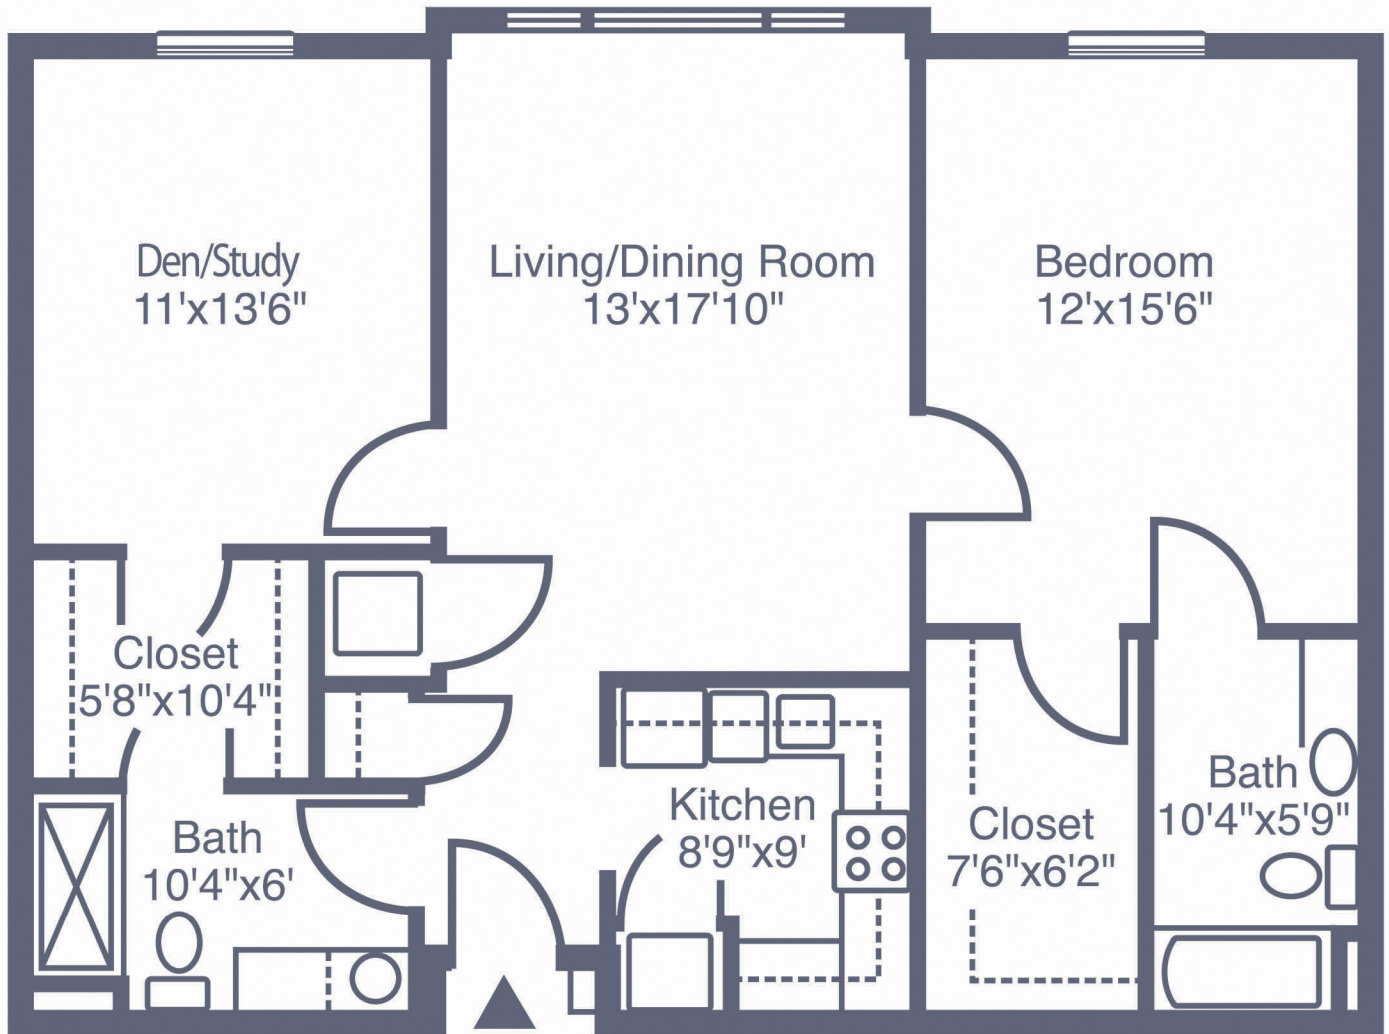

The Blackberry

One Bedroom • Two Bath with Den/Study • 999 sq. ft.

Dimensions are approximate.
Floor plans may vary.

Galleria Woods

3850 Galleria Woods Dr. • Birmingham, AL 35244
205-985-7537 • GalleriaWoodsSeniorLiving.com