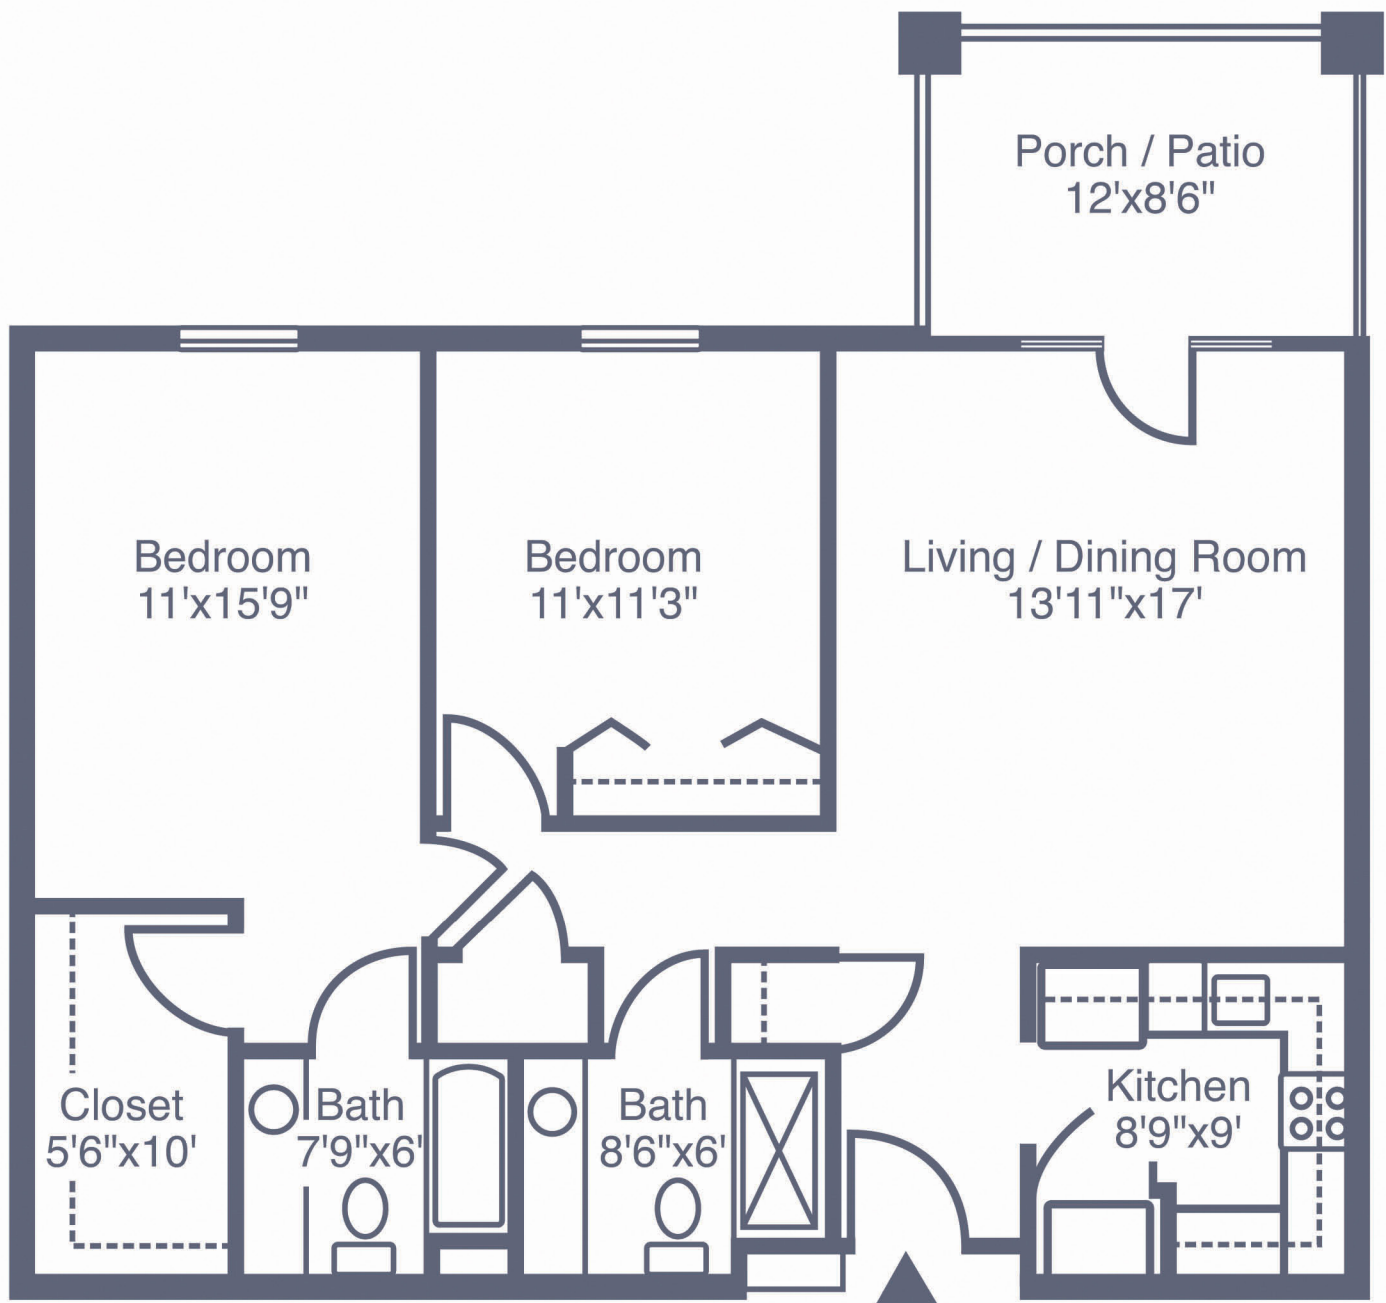

The Baron

Two Bedroom • Two Bath with Porch/Patio • 987 sq. ft.

Dimensions are approximate.
Floor plans may vary.

Galleria Woods

3850 Galleria Woods Dr. • Birmingham, AL 35244
205-985-7537 • GalleriaWoodsSeniorLiving.com