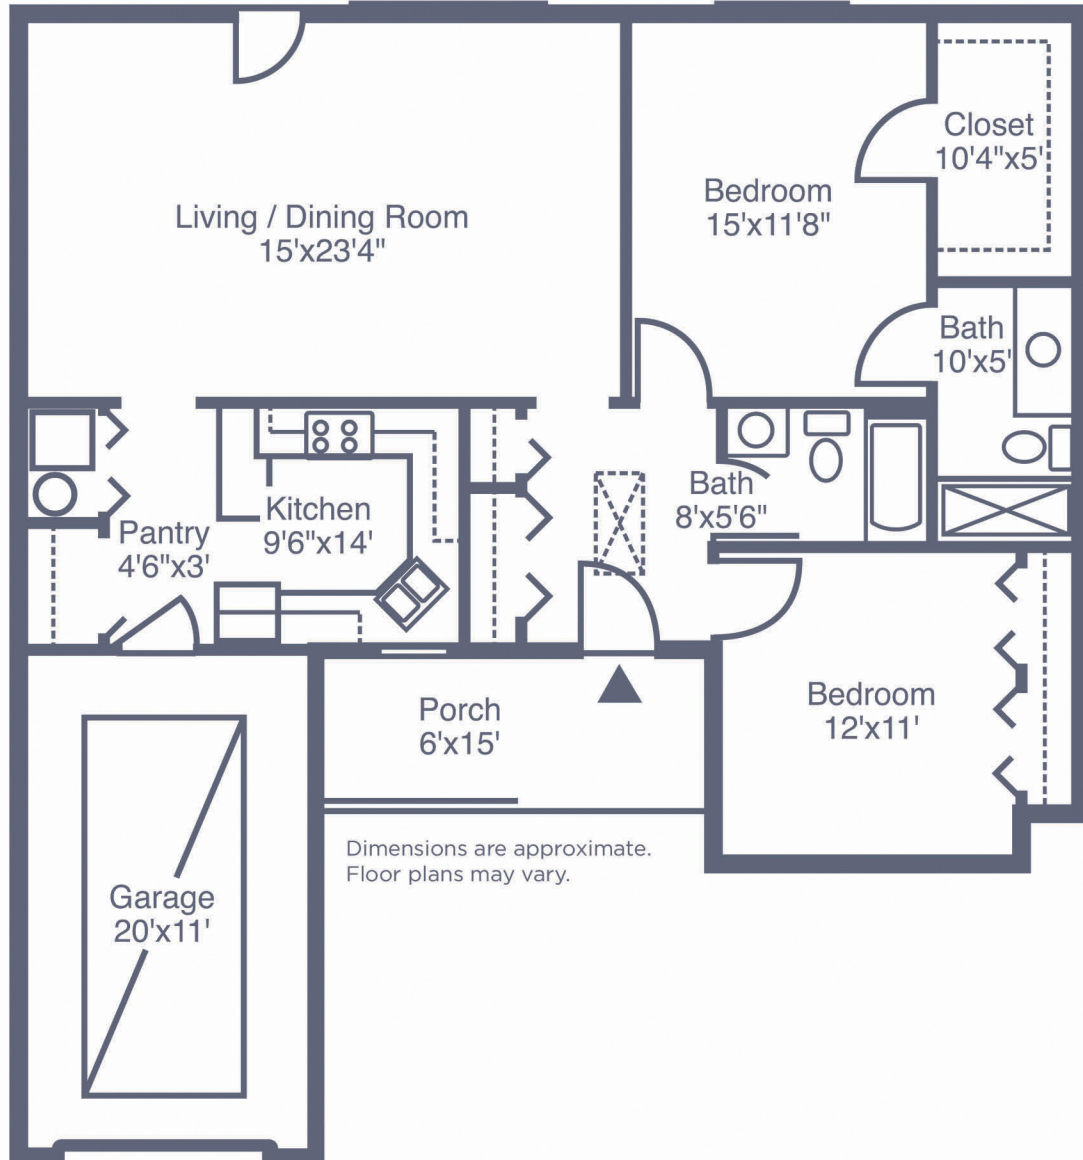

The Garden Homes at Galleria Woods

1,450 sq. ft. Includes Garage

Galleria Woods

3850 Galleria Woods Dr. • Birmingham, AL 35244
205-985-7537 • GalleriaWoodsSeniorLiving.com